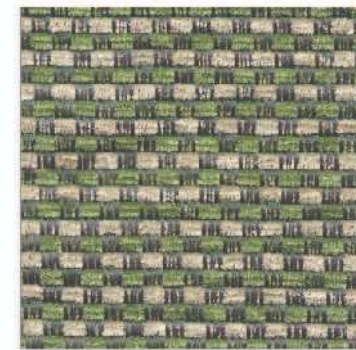

TROPICAL

WIDTH : 145 cm. (58")

COMPOSITION : POLYESTER 100%

30' X P 2 X X USAGE : X X

10417 #01

10420 #01

10425 #01

10423 #01

10426 #01

10427 #01

10466#01

10431 #01

TROPICAL

WIDTH : 145 cm. (58")

COMPOSITION : POLYESTER 100%

30°     USAGE :  

WIDTH : 145 cm. (58")

COMPOSITION : POLYESTER 100%

30° P USAGE :  

10463 #01

10465 #01

10460 #01

10464 #01

10458 #01