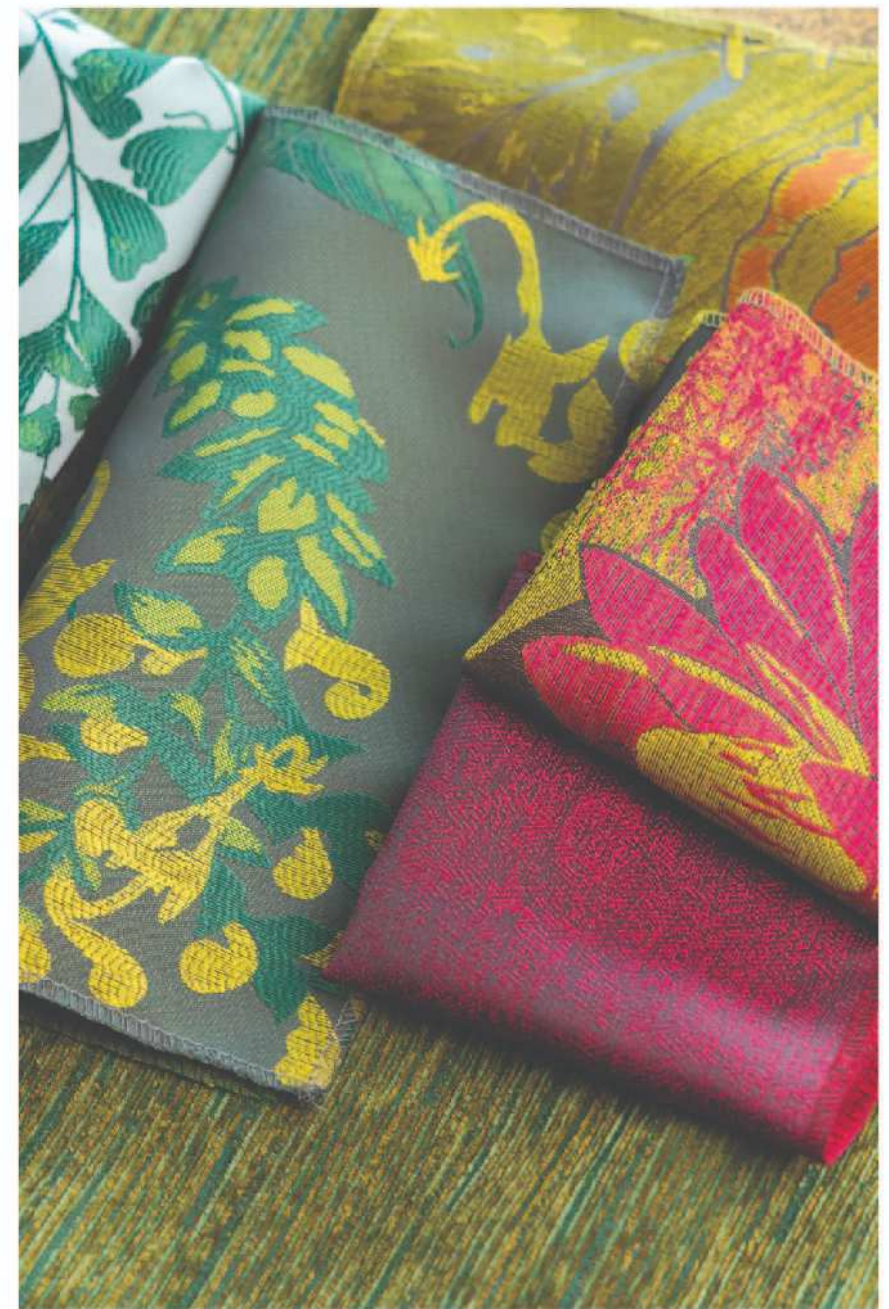

TROPICAL

WIDTH : 145 cm. (58")

COMPOSITION : POLYESTER 100%

30' X P 2 X X USAGE : X X

10417 #01

10420 #01

10425 #01

10423 #01

10426 #01

10427 #01

10466#01

10431 #01

TROPICAL

WIDTH : 145 cm. (58")

COMPOSITION : POLYESTER 100%

30°     USAGE :  

WIDTH : 145 cm. (58")

COMPOSITION : POLYESTER 100%

30° P USAGE :  

10463 #01

10465 #01

10460 #01

10464 #01

10458 #01

10467 #01

10462 #01

10456 #01

TROPICAL

WIDTH : 145 cm. (58")

COMPOSITION : POLYESTER 100%

30°     USAGE :  

10429 #01